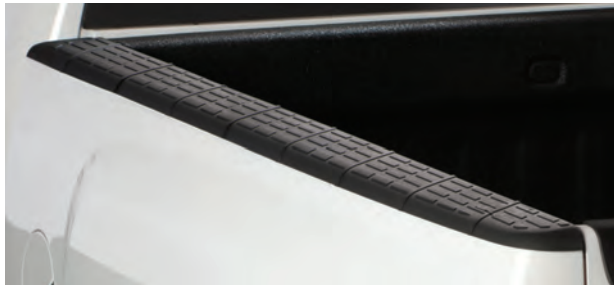

PROTECTEURS DE REBORDS LATÉRAUX / SIDE BED CAPS

CHEVROLET / GMC		5.8'	6.5'
07-13 Silverado / HD		HU97111	HU97101
07-13 Sierra / HD		HU97131	HU97121