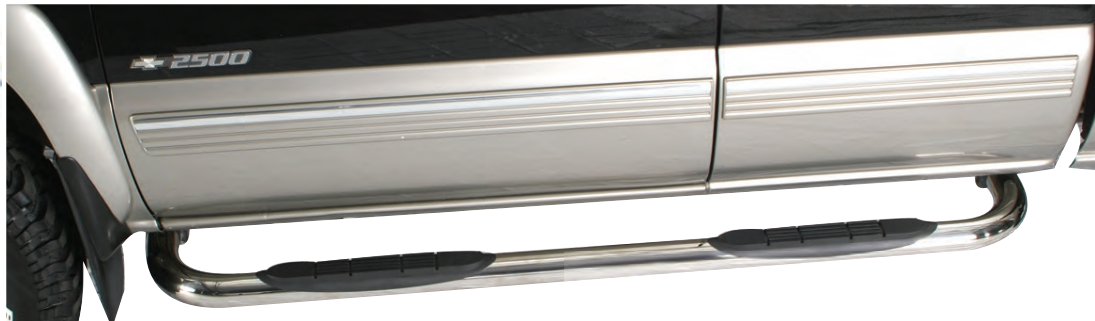

MARCHEPIEDS TUBULAIRES EN ACIER INOXYDABLE 3" 3" STAINLESS STEEL TUBULAR SIDE BARS

Tube en acier inoxydable de 3" de diamètre. Acier inoxydable 304 fini miroir. La marche est compressée au lieu d'être découpée, donnant une plus grande force et prévenant la corrosion interne. Garniture de marche antidérapante moulée.

3" diameter stainless steel tube. Marine grade 304 prime stainless steel polished to a mirror finish. Step area is compressed, rather than a cut out hole, to enhance strength and prevents interior corrosion. Molded non-slip step pad.

LONGUEUR CABINE / CAB LENGTH

ACURA		FORD	
01-06 MDX	R0105-0398	09-13 F150 Reg. Cab	R0103-0701
CHEVROLET / GMC		04-08 F150 Reg. Cab 2 dr not Heritage	R0103-0352
02-13 Avalanche with cladding	R0101-0260	2004 F150 Reg. Cab Heritage	R0103-0105
92-94 Blazer FS 2 dr	R0101-0215	97-03 F150 Reg. Cab	R0103-0105
88-98 C/K Pick-up Ext. Cab 2 dr (incl. Z71)	R0101-0226	09-13 F150 Super Cab	R0103-0712
88-98 C/K Pick-up Reg. Cab (incl. Z71)	R0101-0215	04-08 F150 Super Cab not Heritage	R0103-0363
04-12 Colorado / Canyon Crew Cab	R0101-0642	97-03 F150 Super Cab 3 & 4 dr	R0103-0116
04-12 Colorado / Canyon Ext. Cab	R0101-0631	09-13 F150 Super Crew	R0103-0723
04-12 Colorado / Canyon Reg. Cab	R0101-0620	04-08 F150 Super Crew not Heritage	R0103-0374
01-13 Silverado/Sierra/HD Crew Cab	R0101-0057	01-03 F150 Super Crew	R0103-0127
00-13 Silverado/Sierra Ext. Cab 3 & 4 dr	R0101-0046	99-13 F250 SD Crew Cab	R0103-0150
99-13 Silverado/Sierra/HD Reg. Cab	R0101-0035	99-13 F250 SD Reg. Cab	R0103-0138
99-04 S-10 Pick-up/Sonoma Ext. Cab 2 & 3 dr	R0101-0237	99-13 F250 SD Super Cab	R0103-0149
CHRYSLER		99-11 Ranger / Edge Ext. Cab	R0103-0251
07-09 Aspen	R0102-0441	HONDA	
DODGE / RAM		03-08 Pilot	R0105-0398
05-11 Dakota Ext. Cab	R0102-0474	06-13 Ridgeline	R0105-0590
05-11 Dakota Quad Cab	R0102-0485	MAZDA	
00-04 Dakota Quad Cab	R0102-0193	98-10 B Series Ext. Cab	R0103-0251
04-09 Durango	R0102-0441	MERCEDES	
06-09 Ram Mega Cab	R0102-0531	98-05 M-Class	R0106-0401
09-13 Ram 1500 Crew Cab	R0102-0698	NISSAN	
09-13 Ram 1500 Quad Cab	R0102-0687	04-13 Titan Crew Cab	R0107-0468
09-13 Ram 1500 Reg. Cab	R0102-0676	TOYOTA	
02-08 Ram 1500 Quad Cab	R0102-0182	05-13 Tacoma Access Cab	R0104-0498
02-08 Ram 1500 Reg. Cab	R0102-0171	95-04 Tacoma Access Cab 4WD	R0104-0342
10-13 Ram 2500/3500 Crew Cab	R0102-0698	05-13 Tacoma Double Cab: 5' & 6' Box	R0104-0500
10-13 Ram 2500/3500 Reg. Cab	R0102-0676	99-06 Tundra Access Cab	R0104-0162
03-09 Ram 2500/3500 Quad Cab not Mega Cab	R0102-0182	07-13 Tundra Double Cab	R0104-0612
03-09 Ram 2500/3500 Reg. Cab	R0102-0171	04-06 Tundra Double Cab	R0104-0386
98-02 Ram Quad Cab 4 dr not 1500 2002	R0102-0092	07-13 Tundra Reg. Cab	R0104-0667
94-02 Ram Reg. Cab not 1500 2002	R0102-0070