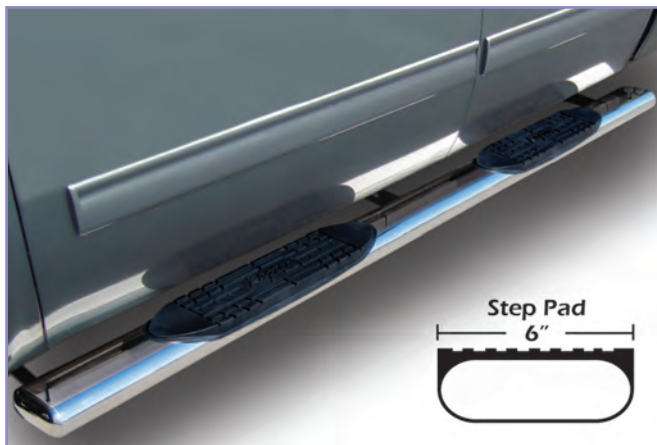

## MARCHEPIEDS TUBULAIRES OVALES "MAGNUM" EN ACIER INOXYDABLE 6" 6" STAINLESS STEEL "MAGNUM" OVAL TUBE STEPS